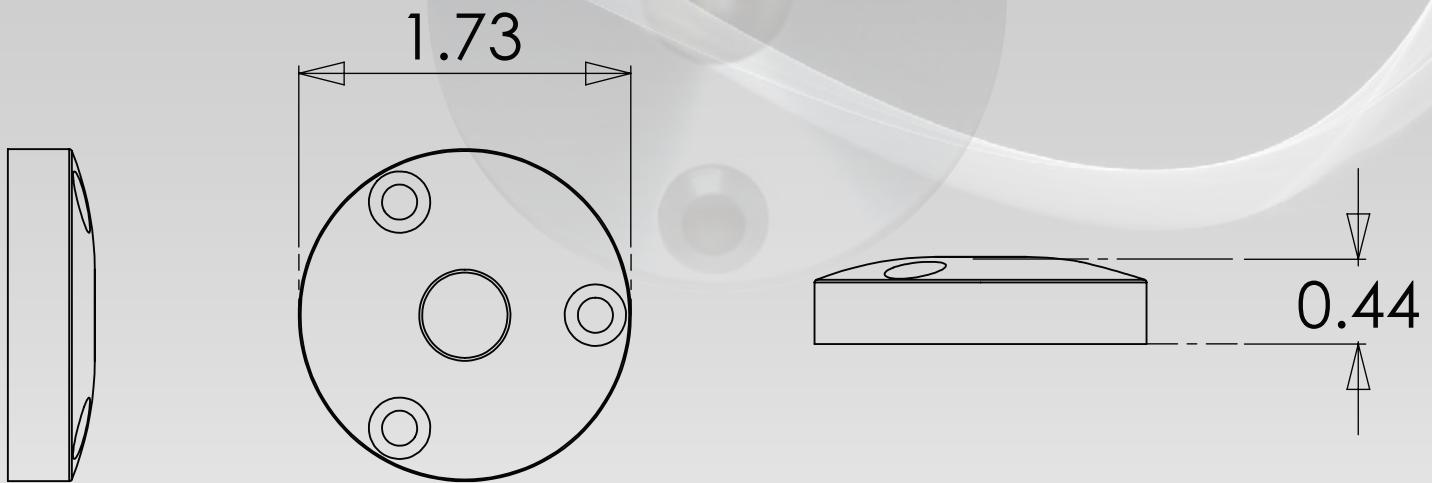

High Intensity “Anywhere” Light

101033 White
101034 Blue
101035 Red
10 to 30VDC
90mA @ 12VDC

- Low current draw (90mA)
- Available in white, red, or blue
- Discreet high output light can be mounted anywhere
- Bright, clean, neutral light from a small attractive package