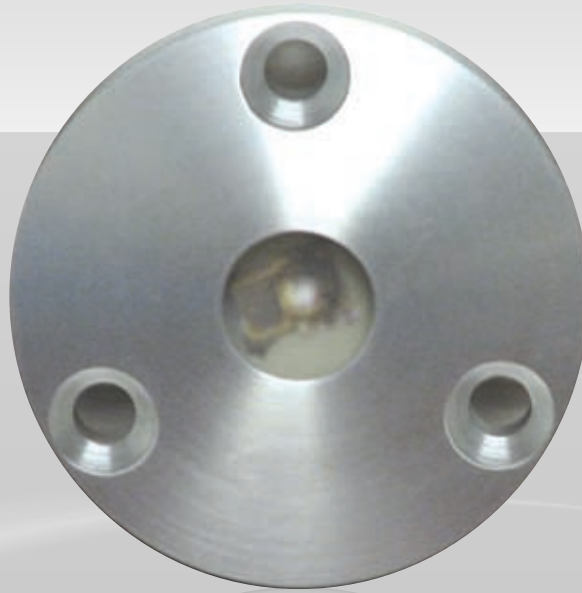

High Intensity “Anywhere” Light

101033 White
101034 Blue
101035 Red
10 to 30VDC
90mA @ 12VDC

- Low current draw (90mA)
- Available in white, red, or blue
- Discreet high output light can be mounted anywhere
- Bright, clean, neutral light from a small attractive package

CE IP67 Compliant

Certified Ignition Protected,
Intrinsically Safe,
USCG