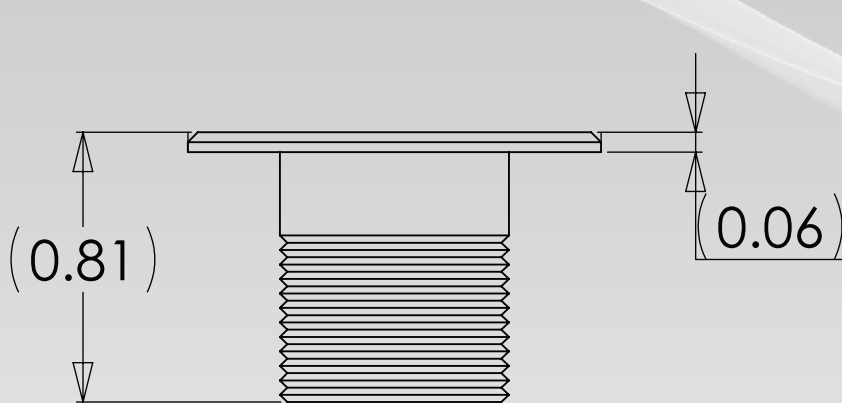

Exuma - Courtesy / Accent Light

11220y

11222y

Light Output Colors Available

White Only ● Blue Only ● Red Only

4 5

Part Number "y" = 3

12VDC

30mA @ 12VDC

- Simply put, the best performing light in its class
- Small, attractive accent lights to compliment Lumitec styles
- More light output than many 'full size' overhead lights
- Use on stair risers, companionways, over counters, etc.