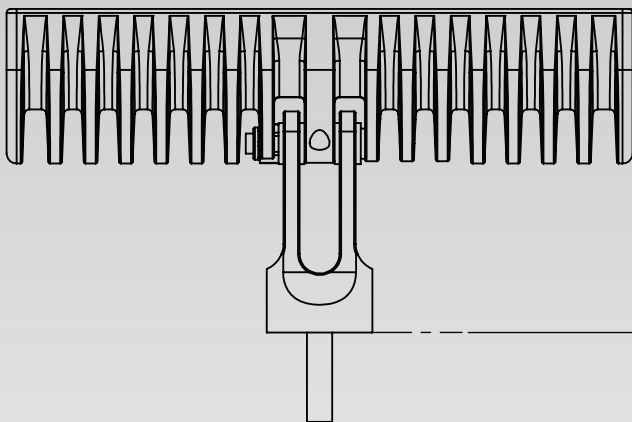

Maxillume - 45 Watt LED Flood Light

101031
10 to 30 VDC
3.7A @ 12VDC, 1.8A @ 24VDC

- Flood the decks with light – without running the generator
- Replaces high power 110V quartz halogen tower and flybridge lights – uses 75% less power
- One – piece marine grade aluminum housing is nearly indestructible
- Completely sealed – IP 67 Compliant