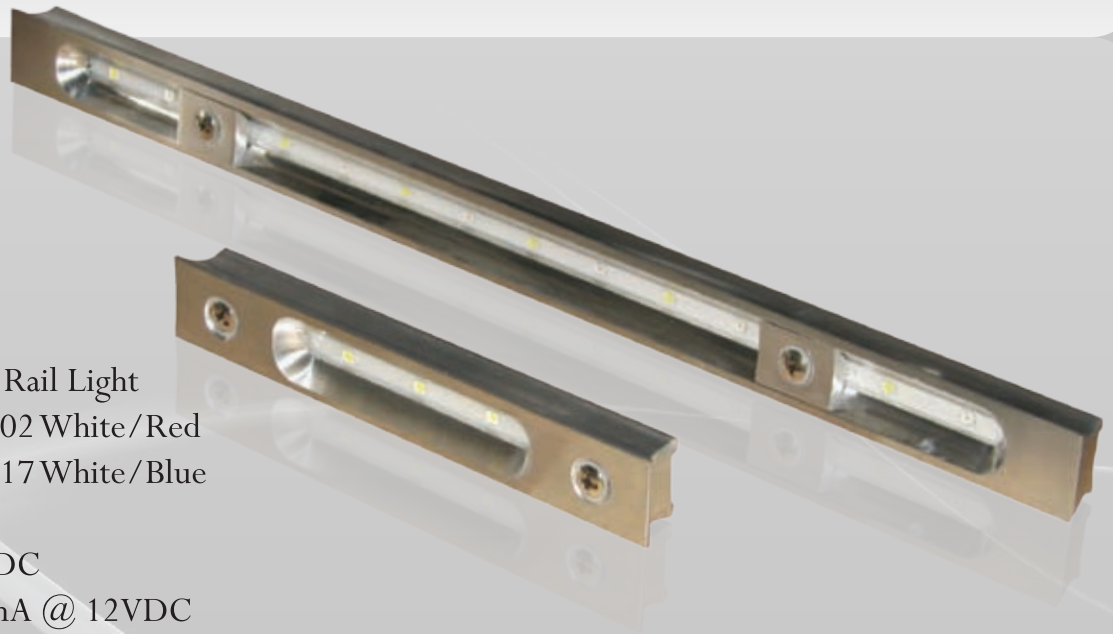

Led Rail Light & Mini Rail Light

LED Mini Rail Light	LED Rail Light
101015 White	101002 White/Red
101016 Red	101017 White/Blue
101028 Blue	
12 VDC	12 VDC
400mA @ 12VDC	400mA @ 12VDC

Attractive design mounts to flat or curved surfaces (eg T-tops or grab rails)
 Certified Intrinsically Safe / Ignition Protected – perfect for engine rooms
 Bright even light outperforms fluorescents, at one third the power and one-fifth the size
 Sealed for long life and extreme durability - IP 67 Compliant

12" Rail Light

5" Mini Rail Light

CE IP67 Compliant

Certified Ignition Protected,
 Intrinsically Safe,
 USCG