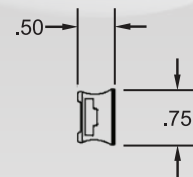

Led Rail Light & Mini Rail Light

LED Mini Rail Light	LED Rail Light
101015 White	101002 White/Red
101016 Red	101017 White/Blue
101028 Blue	
12 VDC	12 VDC
400mA @ 12VDC	400mA @ 12VDC

Attractive design mounts to flat or curved surfaces (eg T-tops or grab rails)
 Certified Intrinsically Safe / Ignition Protected – perfect for engine rooms
 Bright even light outperforms fluorescents, at one third the power and one-fifth the size
 Sealed for long life and extreme durability - IP 67 Compliant

12" Rail Light

5" Mini Rail Light

CE IP67 Compliant

Certified Ignition Protected,
 Intrinsically Safe,
 USCG