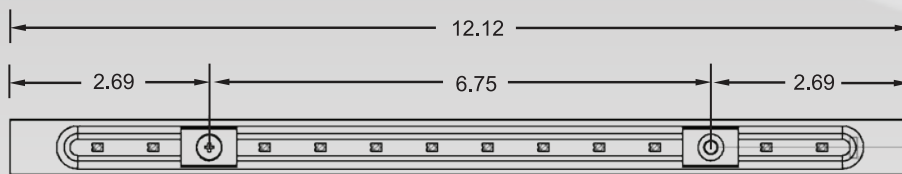

Led Rail Light & Mini Rail Light

LED Mini Rail Light	LED Rail Light
101015 White	101002 White/Red
101016 Red	101017 White/Blue
101028 Blue	
12 VDC	12 VDC
400mA @ 12VDC	400mA @ 12VDC

Attractive design mounts to flat or curved surfaces (eg T-tops or grab rails)
 Certified Intrinsically Safe / Ignition Protected – perfect for engine rooms
 Bright even light outperforms fluorescents, at one third the power and one-fifth the size
 Sealed for long life and extreme durability - IP 67 Compliant

12" Rail Light

5" Mini Rail Light

CE IP67 Compliant

Certified Ignition Protected,
 Intrinsically Safe,
 USCG