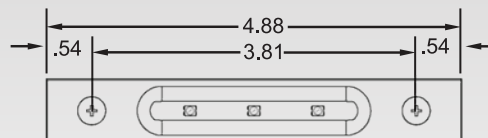

Led Rail Light & Mini Rail Light

LED Mini Rail Light	LED Rail Light
101015 White	101002 White/Red
101016 Red	101017 White/Blue
101028 Blue	
12 VDC	12 VDC
400mA @ 12VDC	400mA @ 12VDC

Attractive design mounts to flat or curved surfaces (eg T-tops or grab rails)
 Certified Intrinsically Safe / Ignition Protected – perfect for engine rooms
 Bright even light outperforms fluorescents, at one third the power and one-fifth the size
 Sealed for long life and extreme durability - IP 67 Compliant

12" Rail Light

5" Mini Rail Light

CE IP67 Compliant

Certified Ignition Protected,
 Intrinsically Safe,
 USCG