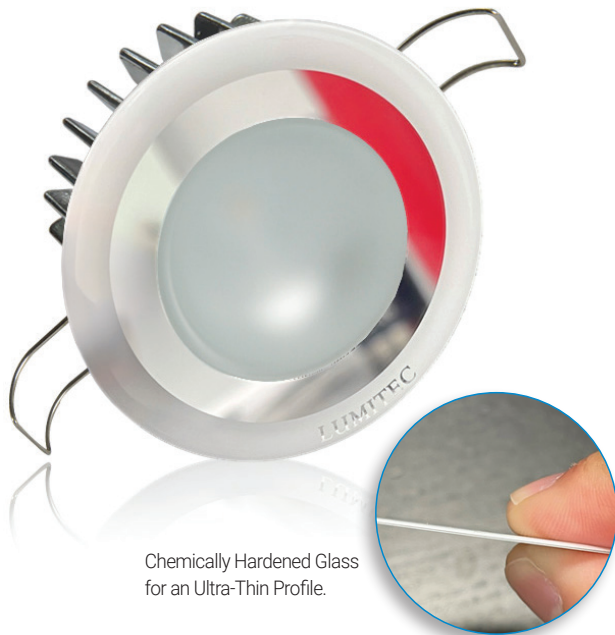

ILLUSION DOWN LIGHT

NEW FOR 2024

Chemically Hardened Glass for an Ultra-Thin Profile.

Proprietary Process allows for greater range of unique design possibilities.

The Illusion Series - Down Light

The Illusion Series introduces a new level of refinement and sophistication to the Lumitec product lineup. Designed to have an ultra-thin profile with a seamless, clean look and incorporating industry-first materials and processes.

Unique in styling and highly versatile in appearance the Illusion Down Light will launch the series. A bezel-free design allows for a wafer-thin profile, with a shallower mounting depth than the current Mirage light, but still incorporating the convenient butterfly clip mounting system with no exposed fasteners. The Illusion Down Light will include a "Light to Sound" synchronization feature when paired to a compatible Poco module. Color output options will be warm white/spectrum, cool white/spectrum, and single color white and warm white output.

Much lower profile than existing down lights.

A proprietary finishing process allows for unique industry-first designs that incorporate metallic colors, along with many other styling options. This unparalleled flexibility adds a new level of customization to the down light category to meet the contemporary design style and color palette of today's boats.

Available with white and black finish as inventory items.

Examples of possible options.